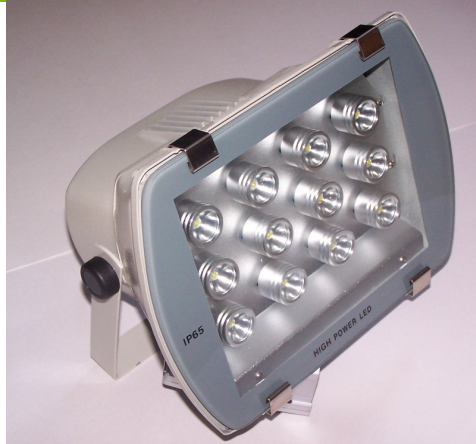

**LED LIGHT SPECIFICATION  
STARBRITE -36 WATT FIXTURE**

**APPLICATIONS: INDOOR & OUTDOOR  
LOW-BAY, PARKING, LANDSCAPE & AREA, CANOPY, WAREHOUSE**

Light Color:	Day White (others available)
LED's:	12 (3 watts each)
Lens:	Totally Sealed – Tempered Glass
Input Voltage:	<b>120/220/277V AC or 24V DC</b>
Light Efficiency:	>90%
Power:	<b>36 Watts</b>
Projecting Range:	10m-40m / 32'-131'
Luminous Flux:	2,900 Lm
Color Temperature:	6000 K
Beam Angle of Each LED:	<b>15° or 90°</b>
Lifetime of Lamp:	50,000 hours +
Dimensions:	11"x 8.5"x7"
Weight:	7.7 lbs. / 3.5kg
IP:	65 (Weatherproof)
Typical Mounting Height:	Up to 30 feet (9 meters)
Housing Color:	Tan